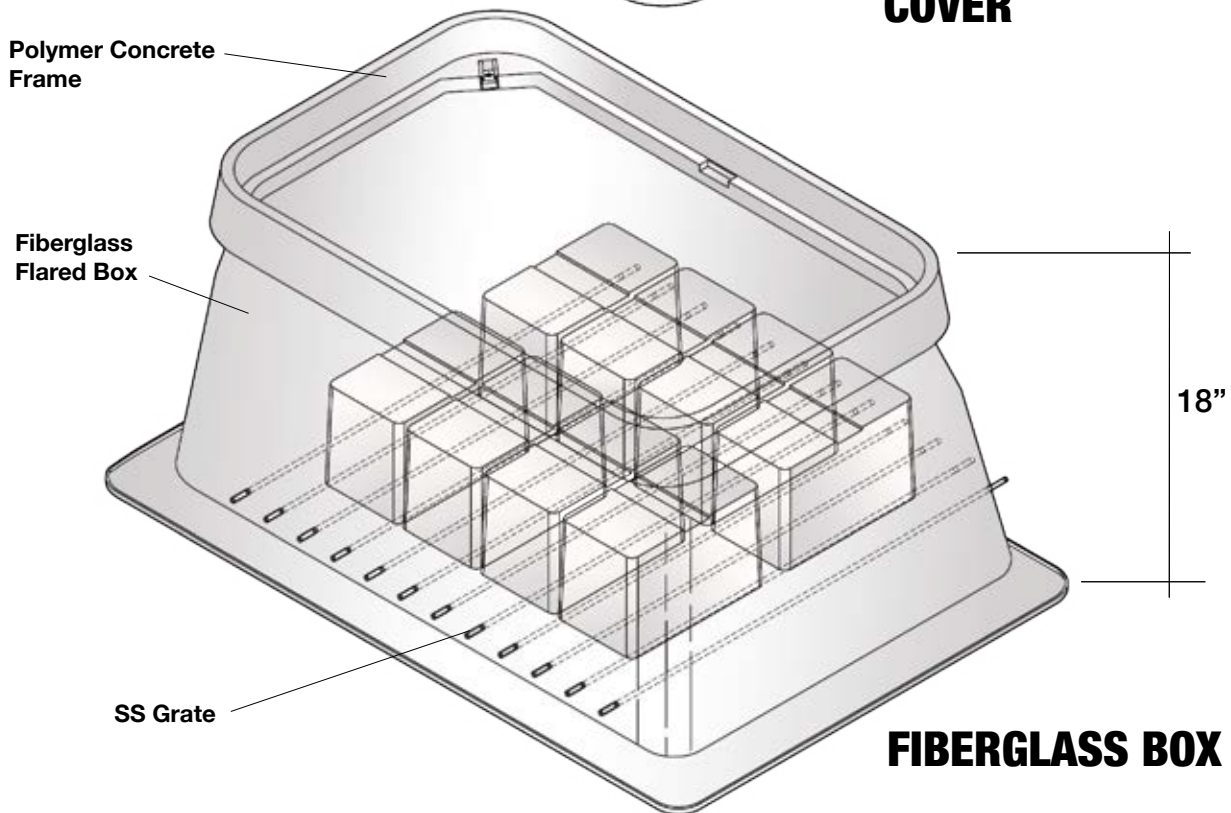

# FRP FLARED BATTERY BOX ASSEMBLY

**18" DEPTH**

**ARMORCAST PRODUCTS COMPANY**

**FIBERGLASS**

A6001640  
A6001550

## POLYMER CONCRETE COVER