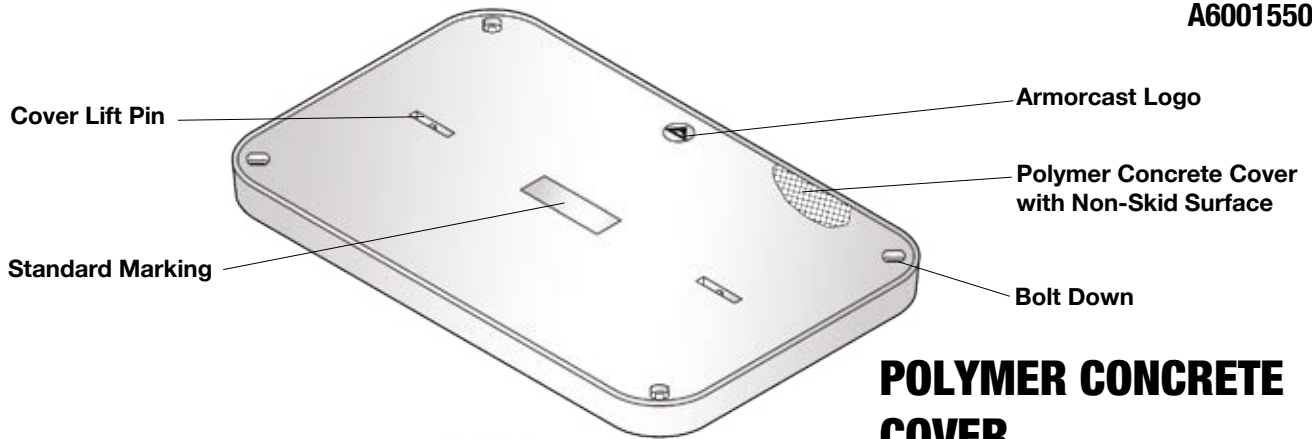

# FRP FLARED BATTERY BOX ASSEMBLY

**18" DEPTH**

**ARMORCAST PRODUCTS COMPANY**

**FIBERGLASS**

A6001640  
A6001550

## POLYMER CONCRETE COVER