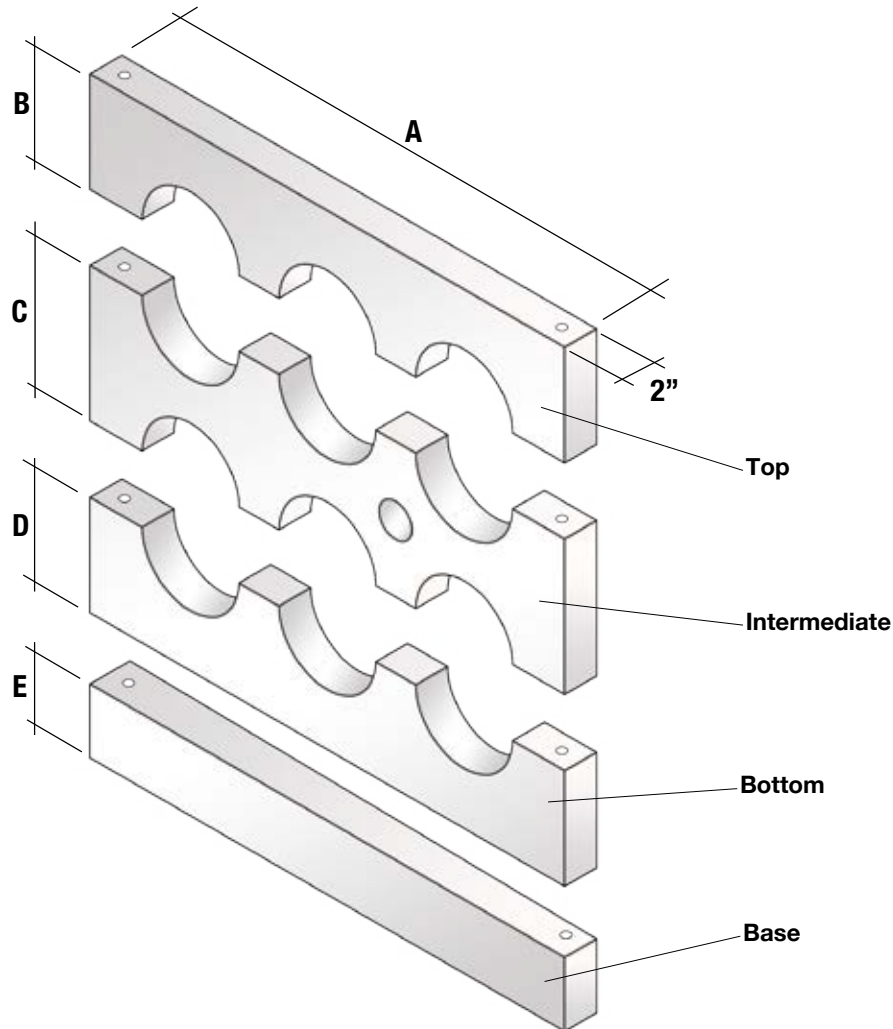

DUCT SPACER ASSEMBLY

POLYMER CONCRETE

ARMORCAST PRODUCTS COMPANY

- A6001546
- A6001551
- A6001552
- A6001554
- A6001589
- A6001590
- A6001611
- A6001794

Specify Size
See Chart Below

SPECIALTY PRODUCTS

DUCT SIZE	A	B	C	D	E	PART NUMBER	HOLE DIA.	PART DESCRIPTION
6"	29.5"	6.25"	-	6.25"	3.875"	A6001546	7"	3 Wide
5.5"	35"	7"	8"	7"	3.875"	A6001551	6"	4 Wide
5.5"	21"	4.5"	7.5"	4.5"	3.875"	A6001552	6"	2 Wide
5"	18.5"	4.5"	-	4.5"	3.875"	A6001554	6"	2 Wide
5"	27.25"	5.875"	-	5.875"	3.875"	A6001589	6"	3 Wide
5"	24.25"	5.375"	6.75"	5.375"	3.875"	A6001590	6"	3 Wide
4"	24.5"	5.375"	-	5.375"	3.875"	A6001611	4.75"	2 Wide
4"	28"	5"	8"	4.5"	3.875"	A6001794	6 & 7"	3 Wide