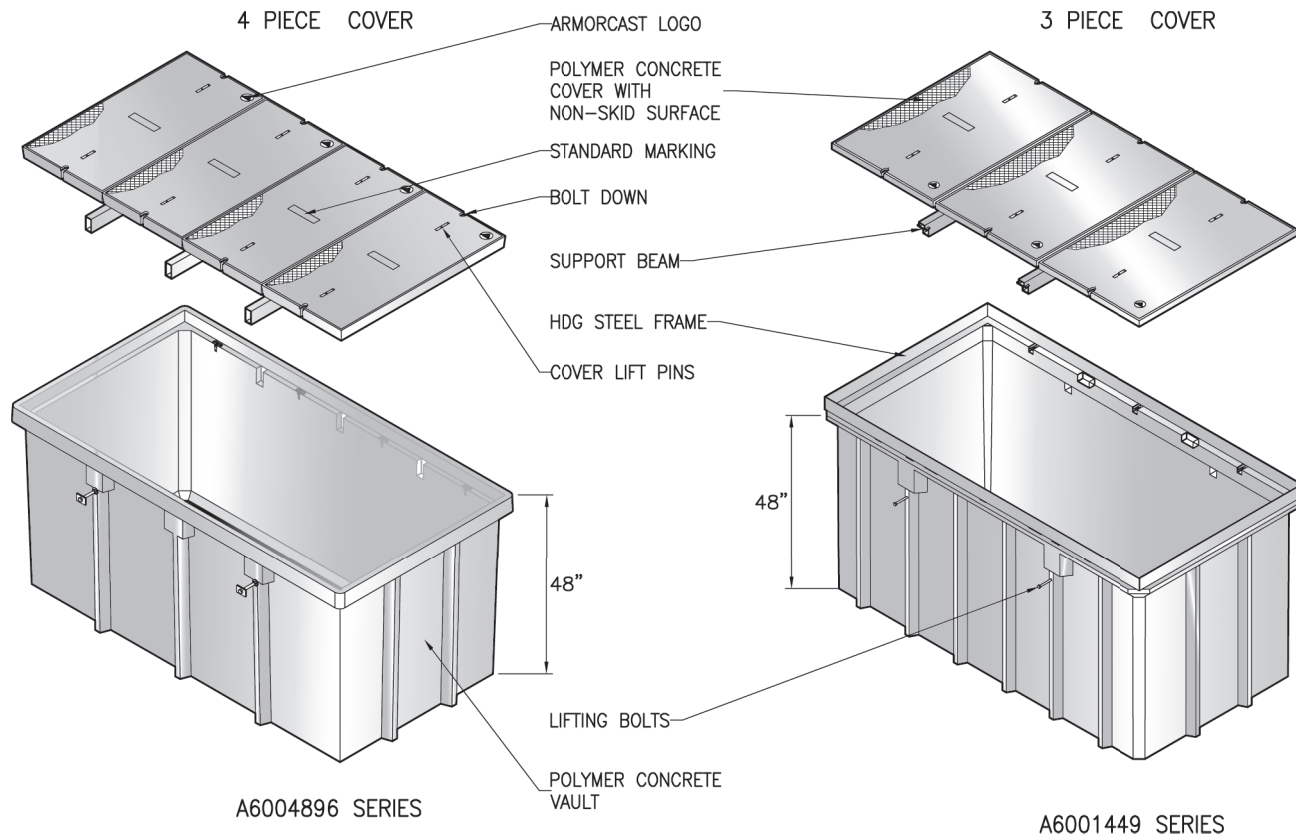

48" x 96" VAULT ASSEMBLY

48" DEPTH

POLYMER CONCRETE

ARMORCAST PRODUCTS COMPANY

A6001449
A6004896

A6004896 SERIES

A6001449 SERIES

48"W x 96"L VAULT ASSEMBLY Specify Depth Below

DESCRIPTION	NOMINAL SIZE W x L x D	LOAD RATING	ANSI TIER	PART NUMBER	APPROX. WEIGHT	PALLET QTY.
Vault & Cover Assembly	48" x 96" x 48" 3 pc.	10K	8	A6001449APCX48	1827 lbs.	1
	48" x 96" x 48" 3 pc.	20K	15/22	A6001449TAPCX48/A6001449HDAPCX48	1827 lbs.	1
	48" x 96" x 48" 4 pc.	10K	8	A6004896APCX48	1975 lbs.	1
	48" x 96" x 48" 4 pc.	20K	15/22	A6004896TAPCX48/A6004896HDA1CX48	1975 lbs.	1

COMPONENTS

DESCRIPTION	NOMINAL SIZE W x L x D	LOAD RATING	ANSI TIER	PART NUMBER	APPROX. WEIGHT	PALLET QTY.
Replacement Covers	48" x 96" 3 pc.	10K	8	A6001459	229 lbs.	10
	48" x 96" 3 pc.	20K	15 / 22	A6001459T / A6001459HD	229 lbs.	10
Replacement Covers	48" x 96" 4 pc.	10K	8	A6004896-CVR	170 lbs.	10
	48" x 96" 4 pc.	20K	15 / 22	A6004896T-CVR / A6004896HD-CVR	170 lbs.	10
Replacement Vault	48" x 96" x 48"	10K / 20K	22	A6001449PCX48	1040 lbs.	1
Replacement Vault	48" x 96" x 48"	10K / 20K	22	A6004896PCX48	1220 lbs.	1
Extension	48" x 96" x 12"	10K / 20K	22	A6001449PCX12	485 lbs.	5

POLYMER CONCRETE
VAULTS & MANHOLE

ARMORCAST PRODUCTS COMPANY

48" x 96" VAULT ASSEMBLY

STANDARD DIMENSIONS

POLYMER CONCRETE

A6001449

A6004896

TOP VIEW