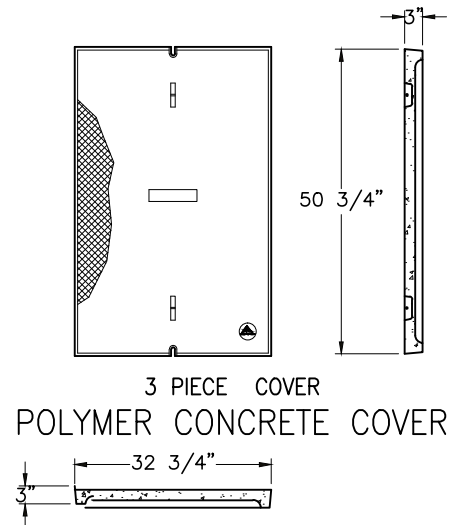

COMPONENTS

DESCRIPTION	NOMINAL SIZE W x L x D	LOAD RATING	ANSI TIER	PART NUMBER	APPROX. WEIGHT	PALLET QTY.
Replacement Covers	48" x 96" 3 pc.	10K	8	A6001459	229 lbs.	10
	48" x 96" 3 pc.	20K	15 / 22	A6001459T / A6001459HD	229 lbs.	10
Replacement Covers	48" x 96" 4 pc.	10K	8	A6004896-CVR	170 lbs.	10
	48" x 96" 4 pc.	20K	15 / 22	A6004896T-CVR / A6004896HD-CVR	170 lbs.	10
Replacement Vault	48" x 96" x 48"	10K / 20K	22	A6001449PCX48	1040 lbs.	1
Replacement Vault	48" x 96" x 48"	10K / 20K	22	A6004896PCX48	1220 lbs.	1
Extension	48" x 96" x 12"	10K / 20K	22	A6001449PCX12	485 lbs.	5

- Vaults are Open Bottom, also available with Split Base or Solid Bottoms.
- For sizes not shown please contact Armorcast Products for more information.

www.armorcastprod.com

Tel: (818) 982-3600 Fax: (818) 982-7742

POLYMER CONCRETE
VAULTS & MANHOLE

ARMORCAST PRODUCTS COMPANY

48" x 96" VAULT ASSEMBLY

STANDARD DIMENSIONS

POLYMER CONCRETE

A6001449

A6004896

TOP VIEW

SIDE VIEW

END VIEW

POLYMER CONCRETE
VAULTS & MANHOLE

Armorcast Products Company reserves the right to update or discontinue product information at any time without notice.

www.armorcastprod.com

Tel: (818) 982-3600 Fax: (818) 982-7742