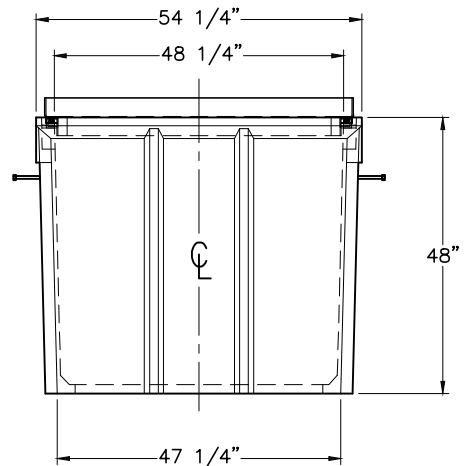

DESCRIPTION	NOMINAL SIZE W x L x D	LOAD RATING	ANSI TIER	PART NUMBER	APPROX. WEIGHT	PALLET QTY.
Vault & Cover Assembly	48" x 96" x 48" 3 pc.	10K	8	A6001449APCX48	1827 lbs.	1
	48" x 96" x 48" 3 pc.	20K	15/22	A6001449TAPCX48/A6001449HDAPCX48	1827 lbs.	1
	48" x 96" x 48" 4 pc.	10K	8	A6004896APCX48	1975 lbs.	1
	48" x 96" x 48" 4 pc.	20K	15/22	A6004896TAPCX48/A6004896HDA1CX48	1975 lbs.	1

COMPONENTS

DESCRIPTION	NOMINAL SIZE W x L x D	LOAD RATING	ANSI TIER	PART NUMBER	APPROX. WEIGHT	PALLET QTY.
Replacement Covers	48" x 96" 3 pc.	10K	8	A6001459	229 lbs.	10
	48" x 96" 3 pc.	20K	15 / 22	A6001459T / A6001459HD	229 lbs.	10
Replacement Covers	48" x 96" 4 pc.	10K	8	A6004896-CVR	170 lbs.	10
	48" x 96" 4 pc.	20K	15 / 22	A6004896T-CVR / A6004896HD-CVR	170 lbs.	10
Replacement Vault	48" x 96" x 48"	10K / 20K	22	A6001449PCX48	1040 lbs.	1
Replacement Vault	48" x 96" x 48"	10K / 20K	22	A6004896PCX48	1220 lbs.	1
Extension	48" x 96" x 12"	10K / 20K	22	A6001449PCX12	485 lbs.	5

POLYMER CONCRETE
VAULTS & MANHOLE

ARMORCAST PRODUCTS COMPANY

48" x 96" VAULT ASSEMBLY

STANDARD DIMENSIONS

POLYMER CONCRETE

A6001449

A6004896

TOP VIEW

SIDE VIEW

END VIEW

POLYMER CONCRETE
VAULTS & MANHOLE

Armorcast Products Company reserves the right to update or discontinue product information at any time without notice.

www.armorcastprod.com

Tel: (818) 982-3600 Fax: (818) 982-7742