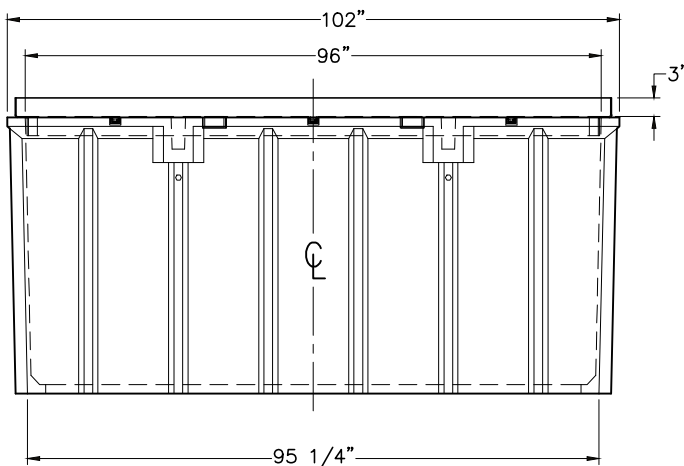

DESCRIPTION	NOMINAL SIZE W x L x D	LOAD RATING	ANSI TIER	PART NUMBER	APPROX. WEIGHT	PALLET QTY.
Vault & Cover Assembly	48" x 96" x 48" 3 pc.	10K	8	A6001449APCX48	1827 lbs.	1
	48" x 96" x 48" 3 pc.	20K	15/22	A6001449TAPCX48/A6001449HDAPCX48	1827 lbs.	1
	48" x 96" x 48" 4 pc.	10K	8	A6004896APCX48	1975 lbs.	1
	48" x 96" x 48" 4 pc.	20K	15/22	A6004896TAPCX48/A6004896HDA1CX48	1975 lbs.	1

COMPONENTS

DESCRIPTION	NOMINAL SIZE W x L x D	LOAD RATING	ANSI TIER	PART NUMBER	APPROX. WEIGHT	PALLET QTY.
Replacement Covers	48" x 96" 3 pc.	10K	8	A6001459	229 lbs.	10
	48" x 96" 3 pc.	20K	15 / 22	A6001459T / A6001459HD	229 lbs.	10
Replacement Covers	48" x 96" 4 pc.	10K	8	A6004896-CVR	170 lbs.	10
	48" x 96" 4 pc.	20K	15 / 22	A6004896T-CVR / A6004896HD-CVR	170 lbs.	10
Replacement Vault	48" x 96" x 48"	10K / 20K	22	A6001449PCX48	1040 lbs.	1
Replacement Vault	48" x 96" x 48"	10K / 20K	22	A6004896PCX48	1220 lbs.	1
Extension	48" x 96" x 12"	10K / 20K	22	A6001449PCX12	485 lbs.	5

POLYMER CONCRETE
VAULTS & MANHOLE

ARMORCAST PRODUCTS COMPANY

48" x 96" VAULT ASSEMBLY

STANDARD DIMENSIONS

POLYMER CONCRETE

A6001449

A6004896

TOP VIEW

SIDE VIEW

END VIEW

POLYMER CONCRETE
VAULTS & MANHOLE

Armorcast Products Company reserves the right to update or discontinue product information at any time without notice.

www.armorcastprod.com

Tel: (818) 982-3600 Fax: (818) 982-7742