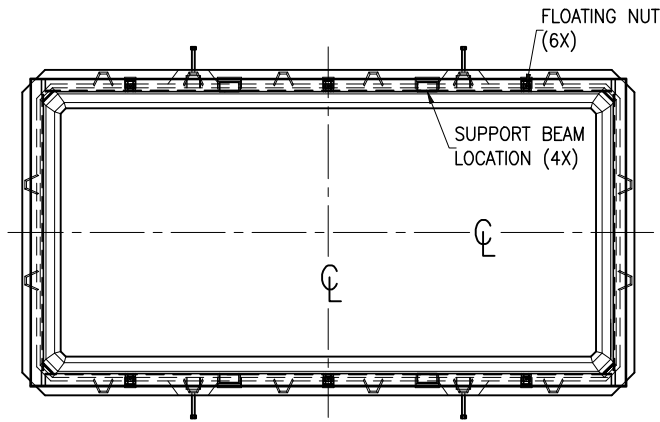

POLYMER CONCRETE
VAULTS & MANHOLE

ARMORCAST PRODUCTS COMPANY

48" x 96" VAULT ASSEMBLY

STANDARD DIMENSIONS

POLYMER CONCRETE

A6001449

A6004896

TOP VIEW

SIDE VIEW

END VIEW

POLYMER CONCRETE
VAULTS & MANHOLE

Armorcast Products Company reserves the right to update or discontinue product information at any time without notice.

www.armorcastprod.com

Tel: (818) 982-3600 Fax: (818) 982-7742