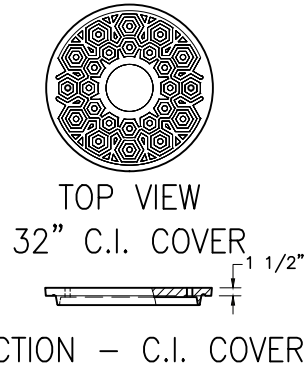

Armorcast Products Company reserves the right to update or discontinue product information at any time without notice.

www.armorcastprod.com

Tel: (818) 982-3600 Fax: (818) 982-7742