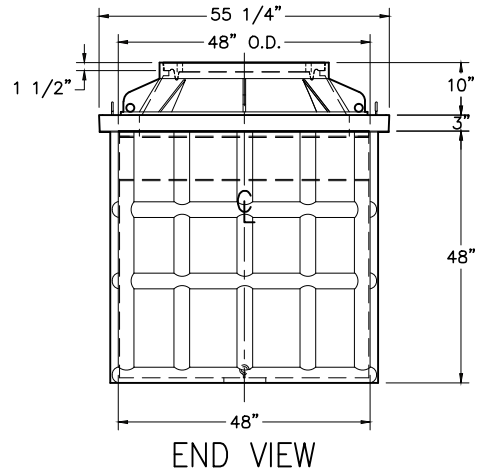

Armorcast Products Company reserves the right to update or discontinue product information at any time without notice.

www.armorcastprod.com

Tel: (818) 982-3600 Fax: (818) 982-7742