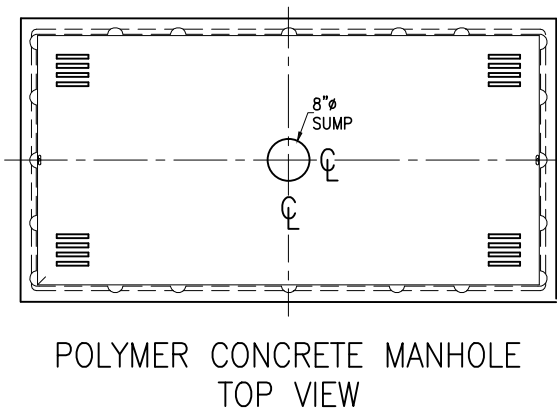

Armorcast Products Company reserves the right to update or discontinue product information at any time without notice.

www.armorcastprod.com

Tel: (818) 982-3600 Fax: (818) 982-7742