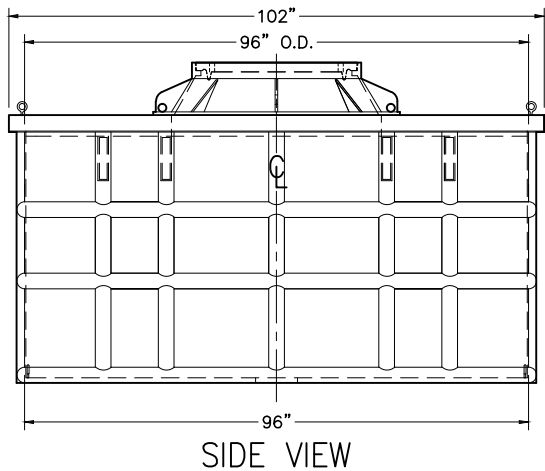

Armorcast Products Company reserves the right to update or discontinue product information at any time without notice.

www.armorcastprod.com

Tel: (818) 982-3600 Fax: (818) 982-7742