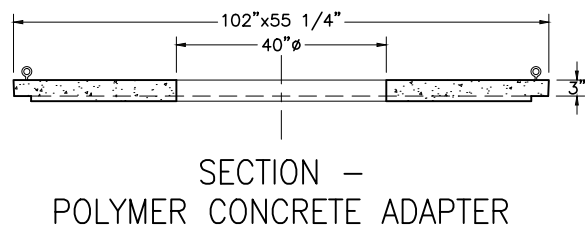

Armorcast Products Company reserves the right to update or discontinue product information at any time without notice.

www.armorcastprod.com

Tel: (818) 982-3600 Fax: (818) 982-7742