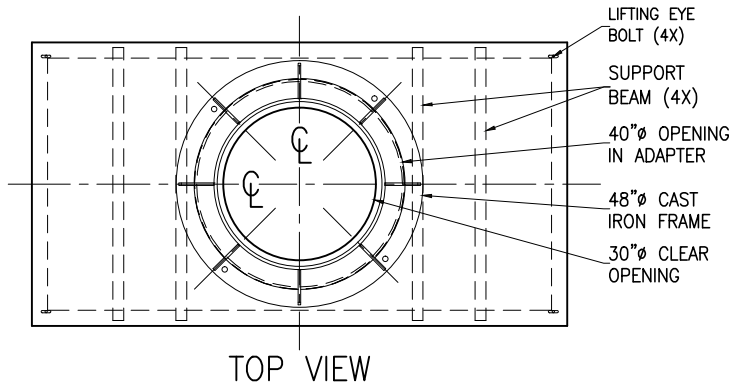

Armorcast Products Company reserves the right to update or discontinue product information at any time without notice.

www.armorcastprod.com

Tel: (818) 982-3600 Fax: (818) 982-7742