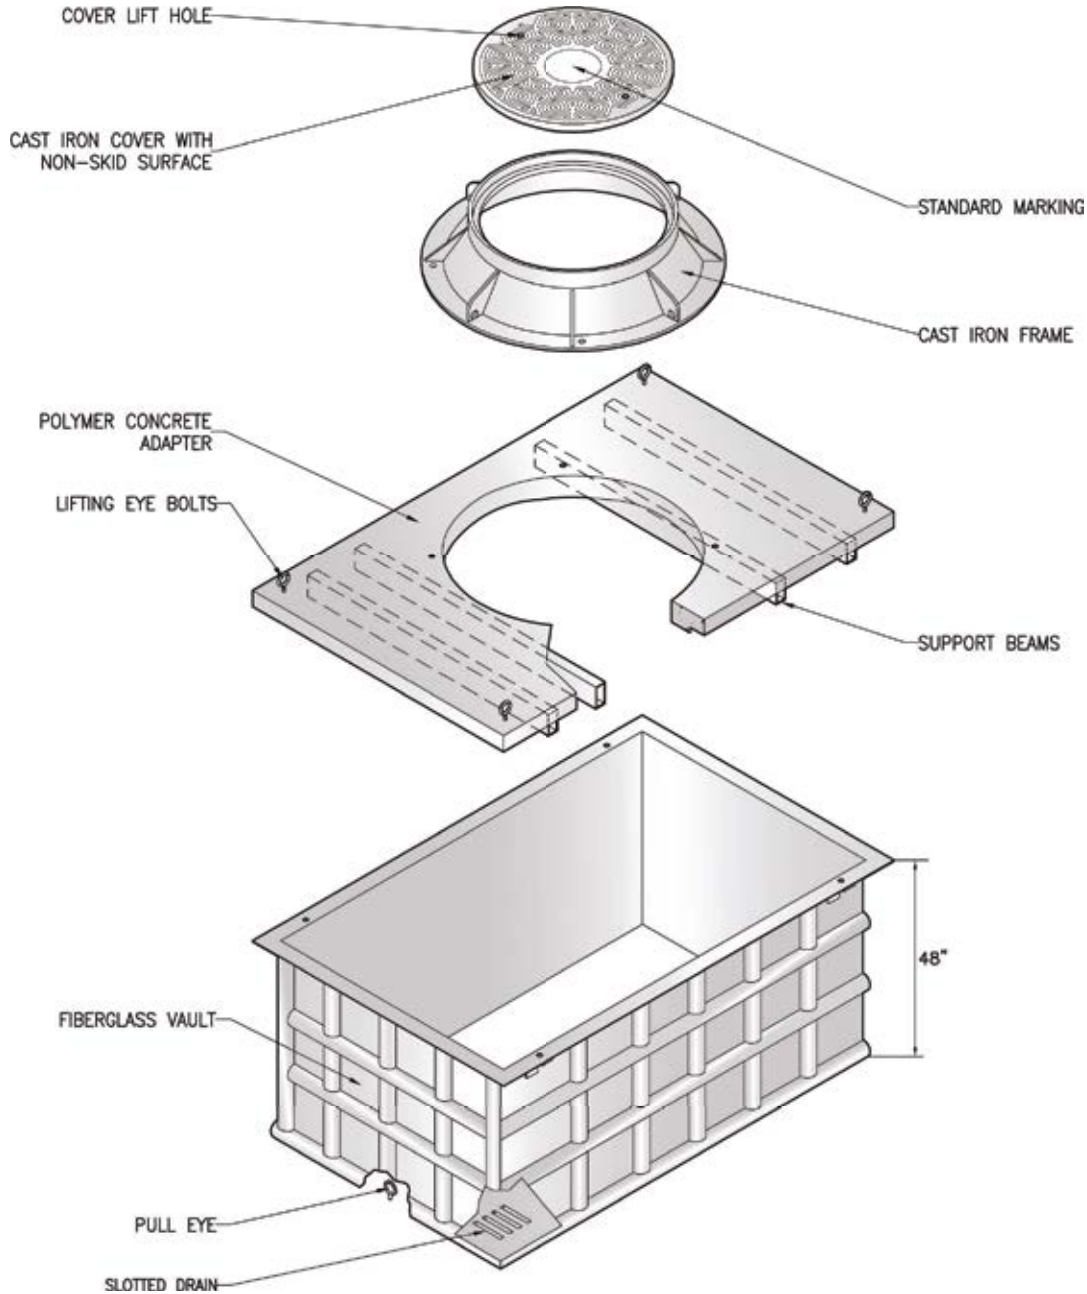

48" x 96" FRP MANHOLE ASSEMBLY

48" DEPTH

FIBERGLASS

ARMORCAST PRODUCTS COMPANY

A6001449H

48"W x 96"L FRP MANHOLE ASSEMBLIES Specify Depth Below

DESCRIPTION	NOMINAL SIZE W x L x D	LOAD RATING	ANSI TIER	PART NUMBER	APPROX. WEIGHT	PALLET QTY.
Vault & Cover Assembly	48" x 96" x 48"	20K	15	A6001449HTAX48B	1950 lbs.	1

- Solid Bottom and includes Cast Iron Ring & Cover
- For sizes not shown please contact Armorcast Products for more information

ARMORCAST PRODUCTS COMPANY

48" x 96" FRP MANHOLE ASSEMBLY STANDARD DIMENSIONS