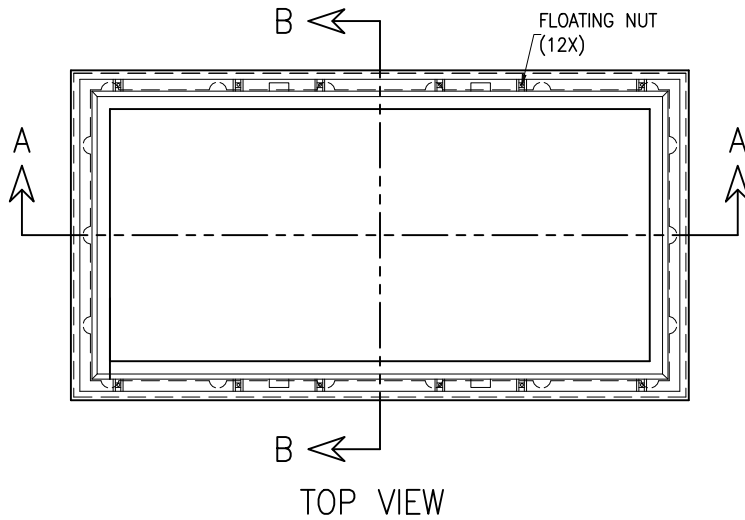

Armorcast Products Company reserves the right to update or discontinue product information at any time without notice.

www.armorcastprod.com

Tel: (818) 982-3600 Fax: (818) 982-7742