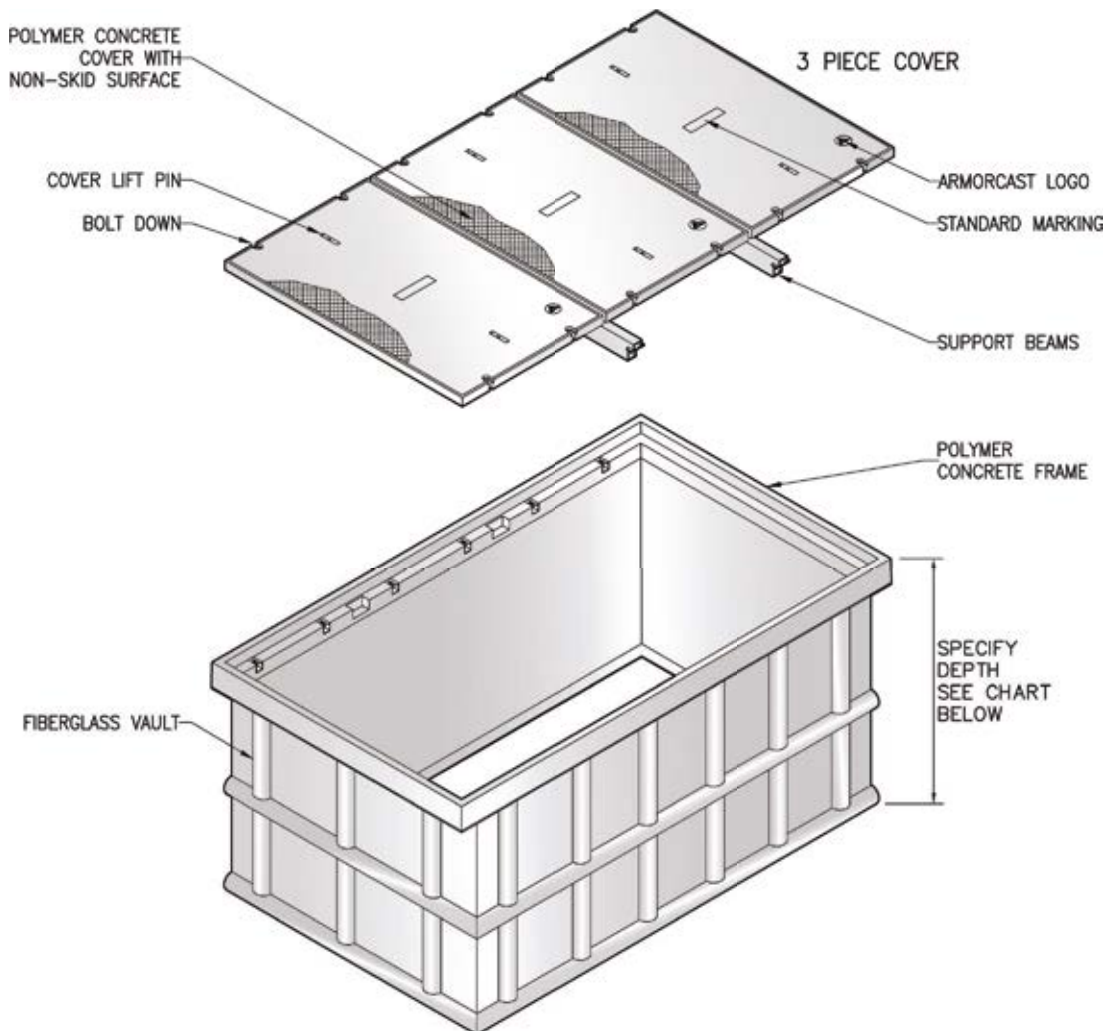

48" x 96" FRP VAULT ASSEMBLY

36" & 48" DEPTHS

FIBERGLASS

ARMORCAST PRODUCTS COMPANY

A6001449

48"W x 96"L FRP VAULT ASSEMBLIES Specify Depth Below

| DESCRIPTION | NOMINAL SIZE W x L x D | LOAD RATING | ANSI TIER | PART NUMBER | APPROX. WEIGHT | PALLET QTY. |
|---------------------------|---------------------------|----------------|--------------|---------------|-------------------|----------------|
| Vault & Cover Assembly | 48" x 96" x 36" | 10K | 8 | A6001449AX36 | 1315 lbs. | 1 |
| | 48" x 96" x 36" | 20K | 15 | A6001449TAX36 | 1450 lbs. | 1 |
| Vault & Cover Assembly | 48" x 96" x 48" | 10K | 8 | A6001449AX48 | 1345 lbs. | 1 |
| | 48" x 96" x 48" | 20K | 15 | A6001449TAX48 | 1480 lbs. | 1 |

COMPONENTS

| DESCRIPTION | NOMINAL SIZE W x L x D | LOAD RATING | ANSI TIER | PART NUMBER | APPROX. WEIGHT | PALLET QTY. |
|-----------------------|---------------------------|----------------|--------------|-------------|-------------------|----------------|
| Replacement Covers | 48" x 96" - 3 pc. | 10K | 8 | A6001671 | 210 lbs. | 10 |
| | 48" x 96" - 3 pc. | 20K | 15 | A6001671T | 210 lbs. | 10 |
| Replacement Vault | 48" x 96" x 36" | 10K / 20K | 8 / 15 | A6001449X36 | 320 lbs. | 1 |
| | 48" x 96" x 48" | 10K / 20K | 8 / 15 | A6001449X48 | 345 lbs. | 1 |

- Vaults are Open Bottom. Also available with Solid Bottoms.
- For sizes not shown please contact Armorcast Products for more information

48" x 96" FRP VAULT ASSEMBLY STANDARD DIMENSIONS

ARMORCAST PRODUCTS COMPANY