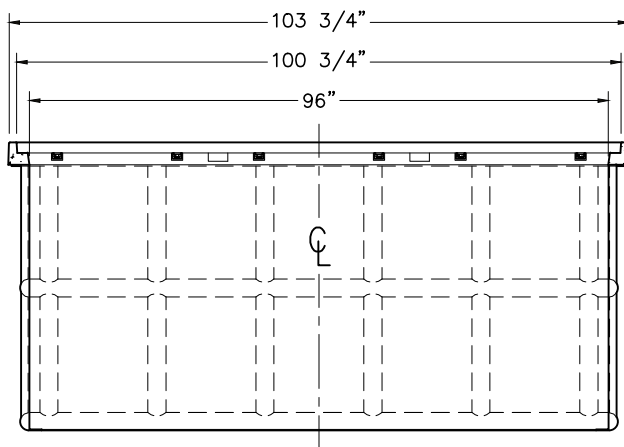

Armorcast Products Company reserves the right to update or discontinue product information at any time without notice.

www.armorcastprod.com

Tel: (818) 982-3600 Fax: (818) 982-7742