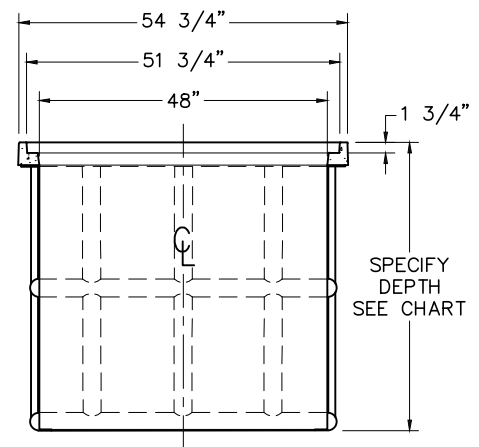

Armorcast Products Company reserves the right to update or discontinue product information at any time without notice.

www.armorcastprod.com

Tel: (818) 982-3600 Fax: (818) 982-7742