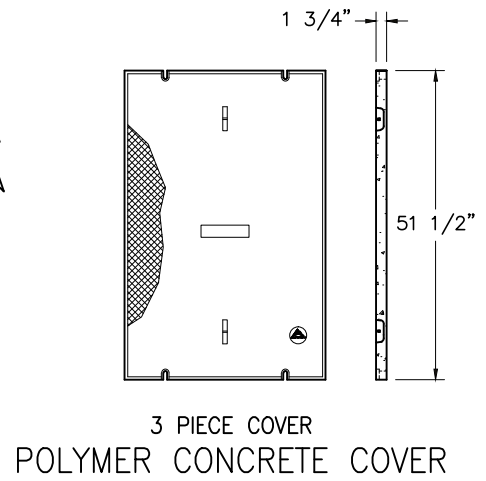

Armorcast Products Company reserves the right to update or discontinue product information at any time without notice.

www.armorcastprod.com

Tel: (818) 982-3600 Fax: (818) 982-7742