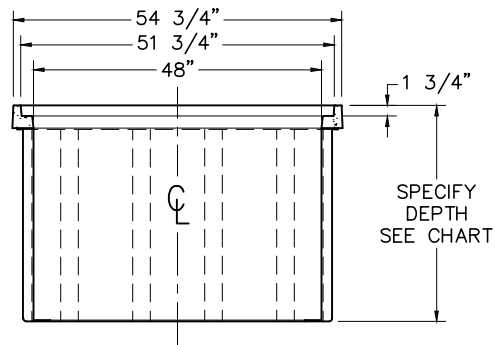

SECTION B-B

Armorcast Products Company reserves the right to update or discontinue product information at any time without notice.

www.armorcastprod.com

Tel: (818) 982-3600 Fax: (818) 982-7742