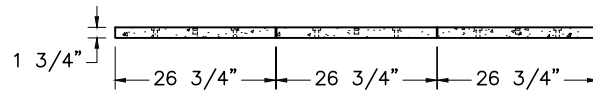

SECTION A-A