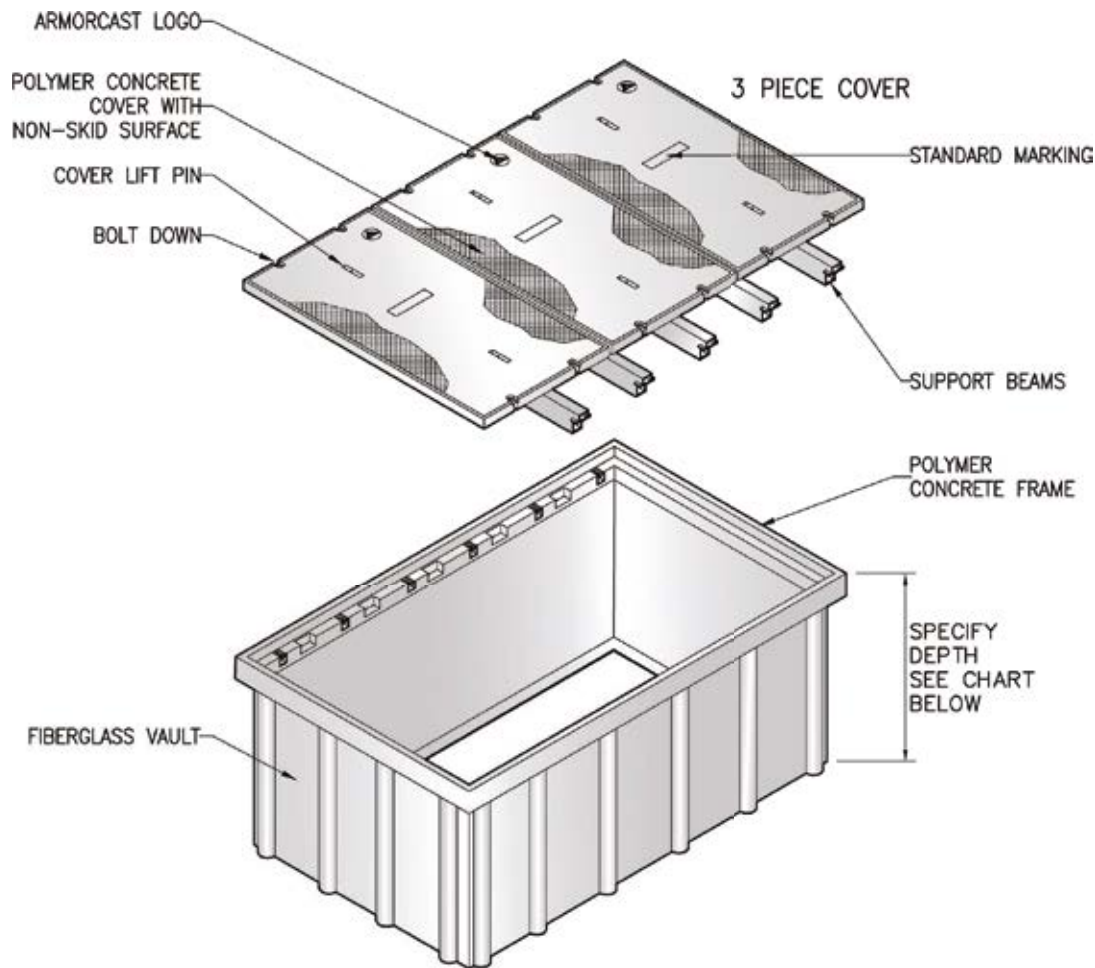

48" x 78" FRP VAULT ASSEMBLY

36" & 48" DEPTHS

FIBERGLASS

ARMORCAST PRODUCTS COMPANY

A6001448

48"W x 78"L FRP VAULT ASSEMBLIES Specify Depth Below

DESCRIPTION	NOMINAL SIZE W x L x D	LOAD RATING	ANSI TIER	PART NUMBER	APPROX. WEIGHT	PALLET QTY.
Vault & Cover Assembly	48" x 78" x 36"	10K	8	A6001448AX36	1050 lbs.	1
	48" x 78" x 36"	20K	15	A6001448TAX36	1150 lbs.	1
Vault & Cover Assembly	48" x 78" x 48"	10K	8	A6001448AX48	1080 lbs.	1
	48" x 78" x 48"	20K	15	A6001448TAX48	1180 lbs.	1

COMPONENTS

DESCRIPTION	NOMINAL SIZE W x L x D	LOAD RATING	ANSI TIER	PART NUMBER	APPROX. WEIGHT	PALLET QTY.
Replacement Covers	48" x 72" - 3 pc.	10K	8	A6001673	165 lbs.	10
	48" x 72" - 3 pc.	20K	15	A6001673T	165 lbs.	10
Replacement Vault	48" x 72" x 36"	10K / 20K	8 / 15	A6001448X36	295 lbs.	1
	48" x 36" x 48"	10K / 20K	8 / 15	A6001448X48	320 lbs.	1

- Vaults are Open Bottom. Also available with Solid Bottoms.
- For sizes not shown please contact Armorcast Products for more information

ARMORCAST PRODUCTS COMPANY

48" x 78" FRP VAULT ASSEMBLY STANDARD DIMENSIONS