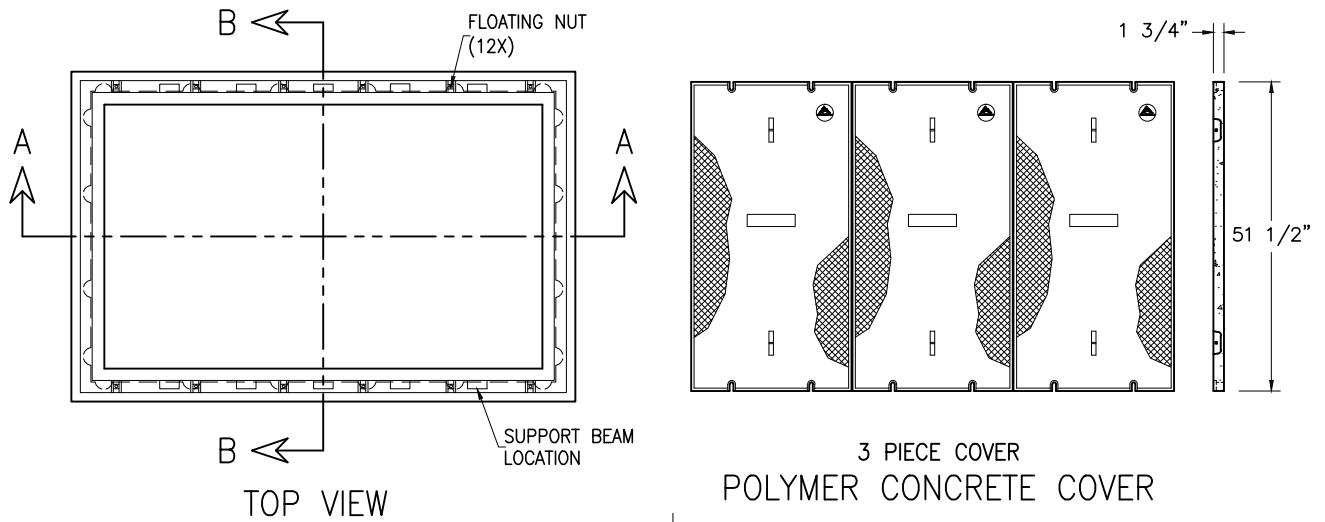

SECTION A-A