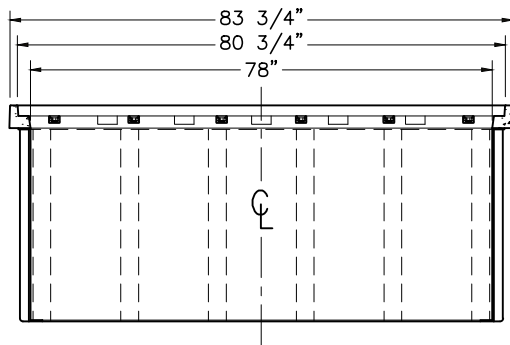

SECTION A-A