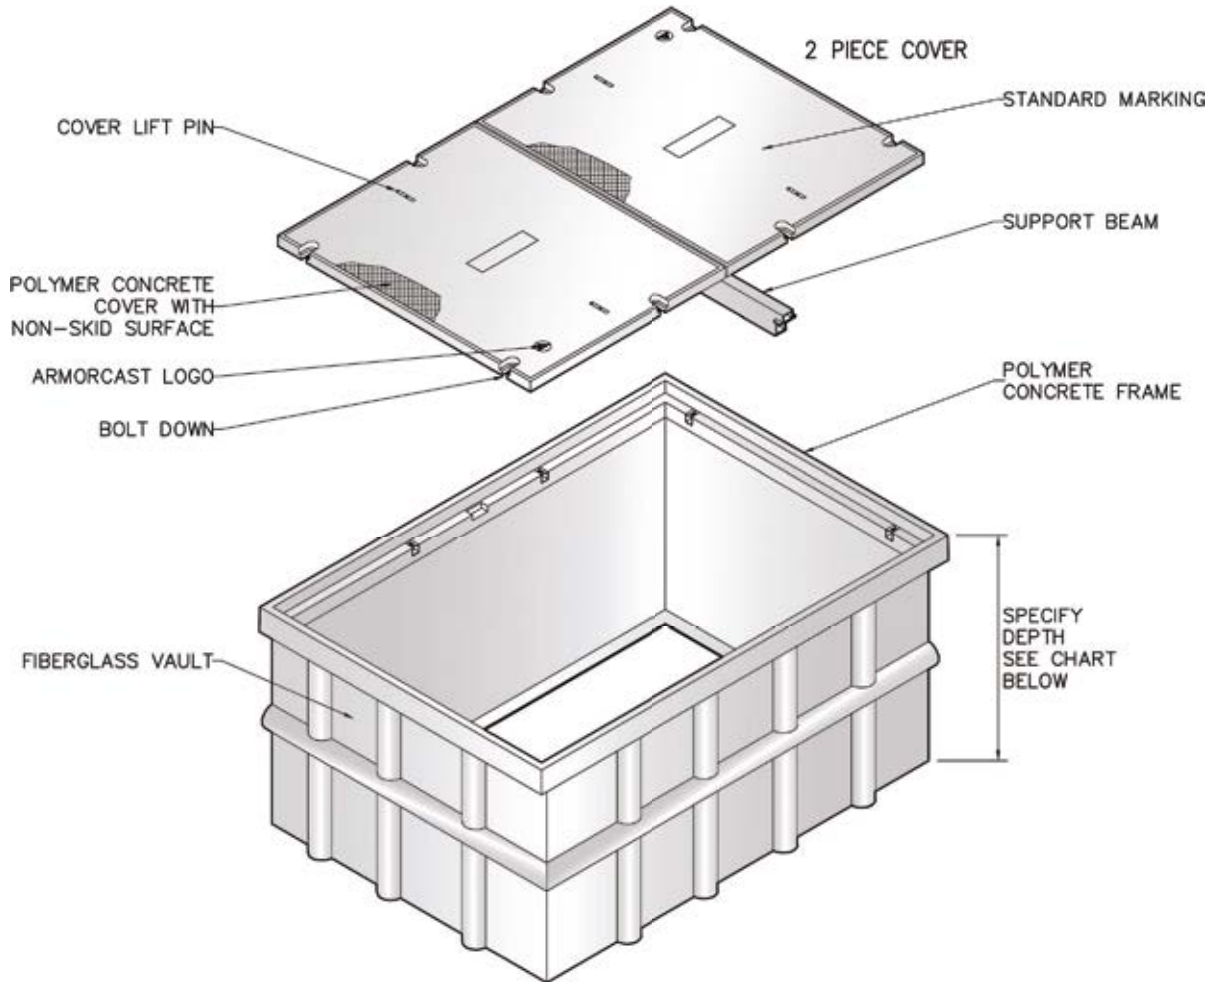

48" x 72" FRP VAULT ASSEMBLY

36" & 48" DEPTHS

FIBERGLASS

ARMORCAST PRODUCTS COMPANY

A6001506

48"W x 72"L FRP VAULT ASSEMBLIES Specify Depth Below

DESCRIPTION	NOMINAL SIZE W x L x D	LOAD RATING	ANSI TIER	PART NUMBER	APPROX. WEIGHT	PALLET QTY.
Vault & Cover Assembly	48" x 72" x 36"	10K	8	A6001506AX36	830 lbs.	1
	48" x 72" x 36"	20K	15	A6001506TAX36	930 lbs.	1
Vault & Cover Assembly	48" x 72" x 48"	10K	8	A6001506AX48	865 lbs.	1
	48" x 72" x 48"	20K	15	A6001506TAX48	965 lbs.	1

COMPONENTS

DESCRIPTION	NOMINAL SIZE W x L x D	LOAD RATING	ANSI TIER	PART NUMBER	APPROX. WEIGHT	PALLET QTY.
Replacement Covers	48" x 72" - 2 pc.	10K	8	A6001633	195 lbs.	1
	48" x 72" - 2 pc.	20K	15	A6001633T	195 lbs.	1
Replacement Vault	48" x 72" x 36"	10K / 20K	8 / 15	A6001506X36	210 lbs.	1
	48" x 36" x 48"	10K / 20K	8 / 15	A6001506X48	245 lbs.	1

- Vaults are Open Bottom. Also available with Solid Bottoms.
- For sizes not shown please contact Armorcast Products for more information

ARMORCAST PRODUCTS COMPANY

48" x 72" FRP VAULT ASSEMBLY

STANDARD DIMENSIONS