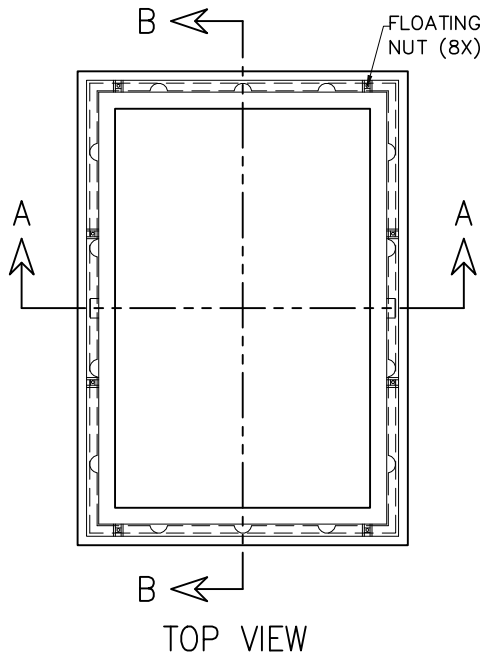

Armorcast Products Company reserves the right to update or discontinue product information at any time without notice.

www.armorcastprod.com

Tel: (818) 982-3600 Fax: (818) 982-7742