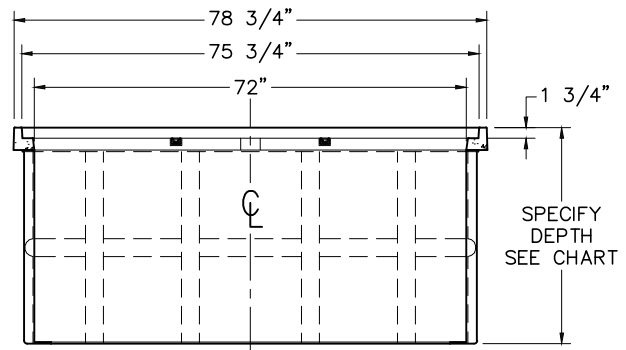

Armorcast Products Company reserves the right to update or discontinue product information at any time without notice.

www.armorcastprod.com

Tel: (818) 982-3600 Fax: (818) 982-7742