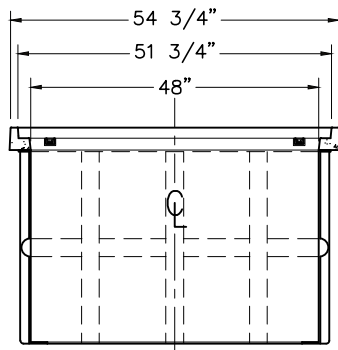

Armorcast Products Company reserves the right to update or discontinue product information at any time without notice.

www.armorcastprod.com

Tel: (818) 982-3600 Fax: (818) 982-7742