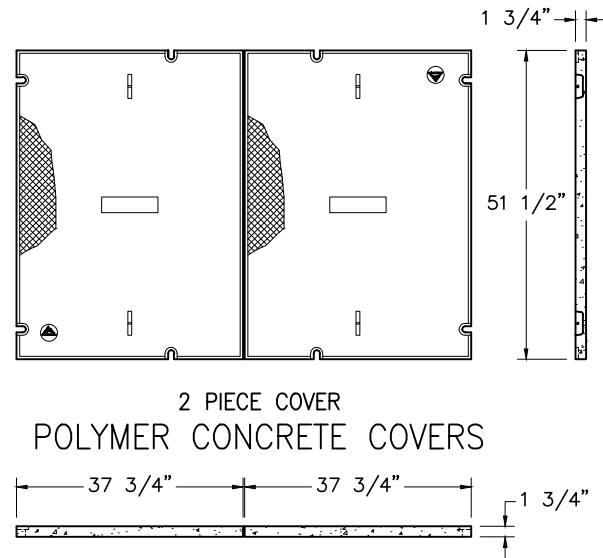

Armorcast Products Company reserves the right to update or discontinue product information at any time without notice.

www.armorcastprod.com

Tel: (818) 982-3600 Fax: (818) 982-7742