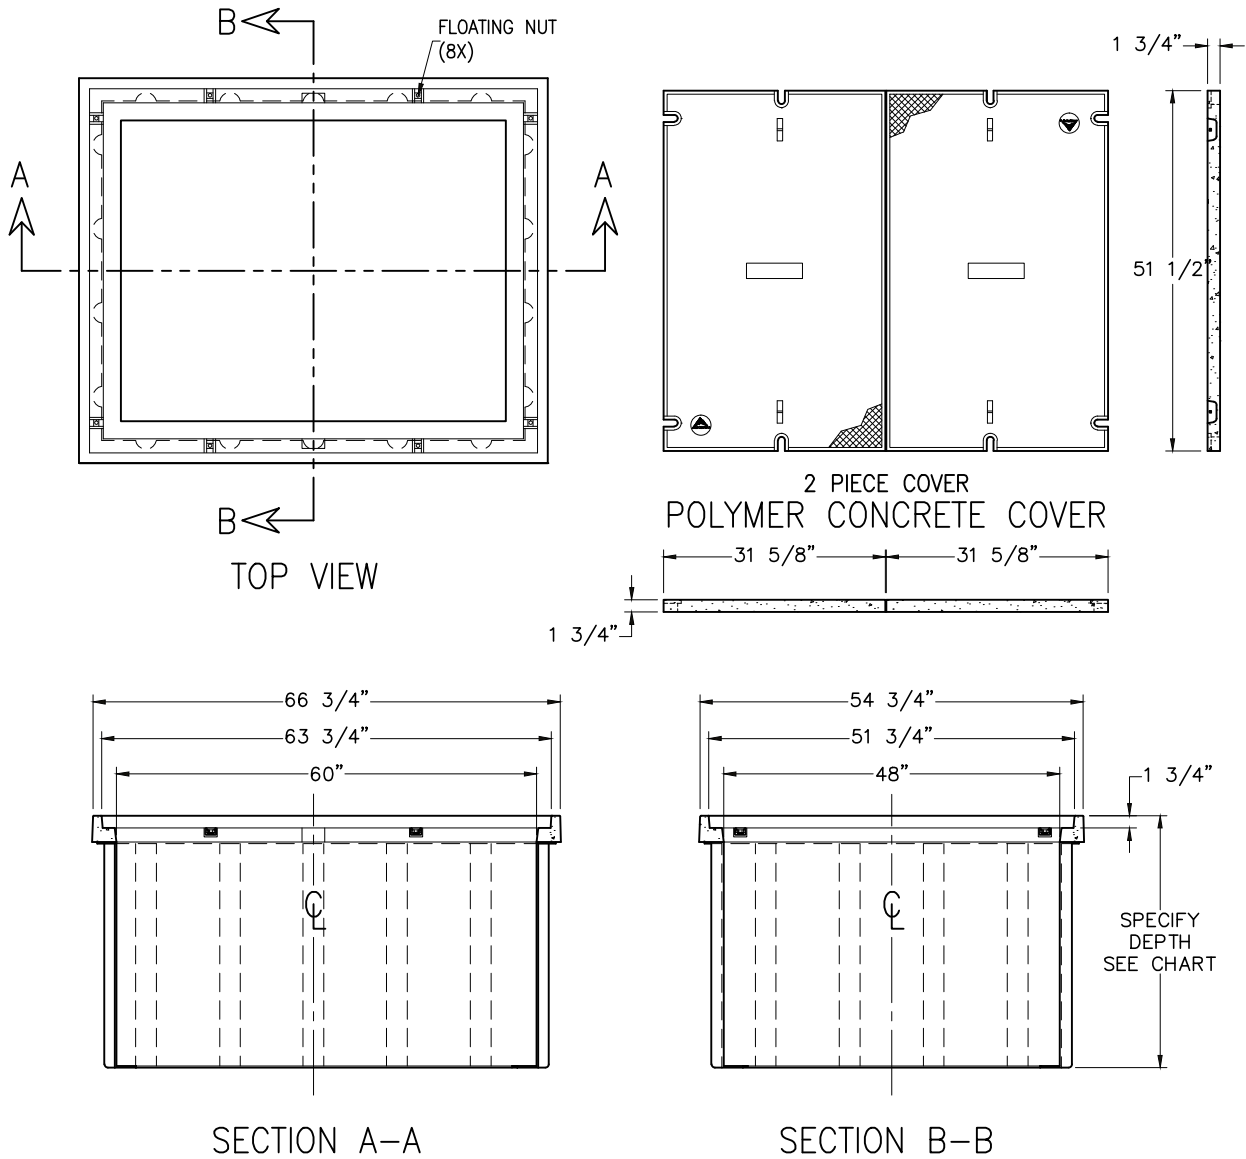

Armorcast Products Company reserves the right to update or discontinue product information at any time without notice.

www.armorcastprod.com

Tel: (818) 982-3600 Fax: (818) 982-7742