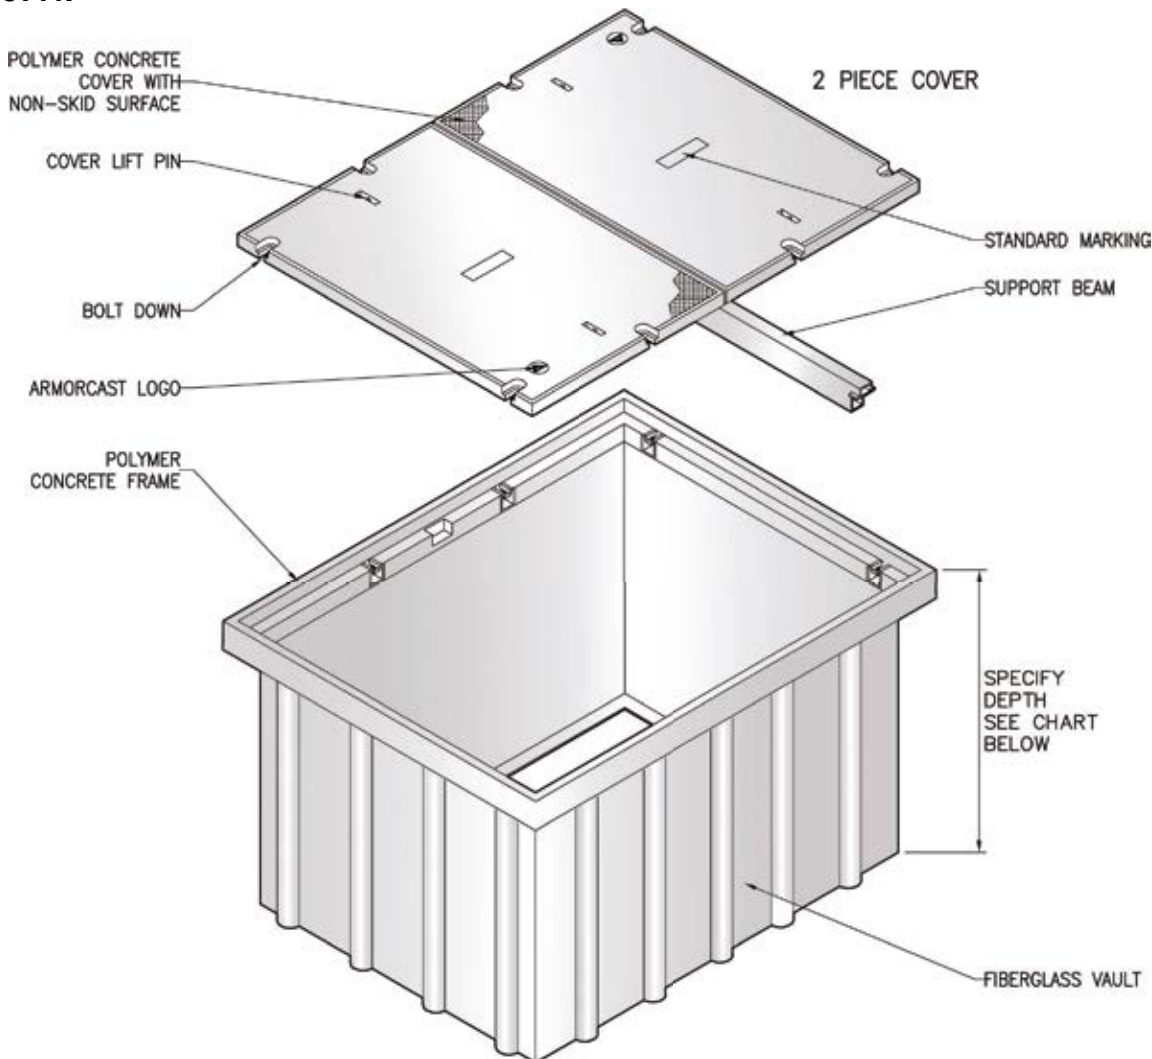

48" x 60" FRP VAULT ASSEMBLY

36" & 48" DEPTHS

FIBERGLASS

ARMORCAST PRODUCTS COMPANY

A6001447

48"W x 60"L FRP VAULT ASSEMBLIES Specify Depth Below

DESCRIPTION	NOMINAL SIZE W x L x D	LOAD RATING	ANSI TIER	PART NUMBER	APPROX. WEIGHT	PALLET QTY.
Vault & Cover Assembly	48" x 60" x 36"	10K	8	A6001447AX36	745 lbs.	1
	48" x 60" x 36"	20K	15	A6001447TAX36	845 lbs.	1
Vault & Cover Assembly	48" x 60" x 48"	10K	8	A6001447AX48	775 lbs.	1
	48" x 60" x 48"	20K	15	A6001447TAX48	875 lbs.	1

COMPONENTS

DESCRIPTION	NOMINAL SIZE W x L x D	LOAD RATING	ANSI TIER	PART NUMBER	APPROX. WEIGHT	PALLET QTY.
Replacement Covers	48" x 60" - 2 pc.	10K	8	A6001970	185 lbs.	10
	48" x 60" - 2 pc.	20K	15	A6001970T	185 lbs.	10
Replacement Vault	48" x 60" x 36"	10K/ 20K	8 /15	A6001447X36	165 lbs.	1
	48" x 60" x 48"	10K / 20K	8 /15	A6001447X48	190 lbs.	1

- Vaults are Open Bottom. Also available with Solid Bottoms.
- For sizes not shown please contact Armorcast Products for more information

ARMORCAST PRODUCTS COMPANY

48" x 60" FRP VAULT ASSEMBLY

STANDARD DIMENSIONS