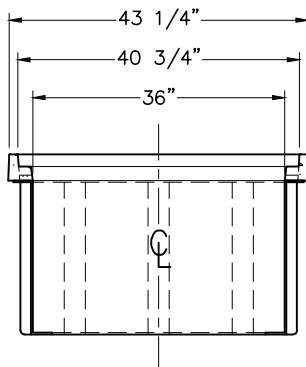

36" x 72" FRP VAULT ASSEMBLY

24" & 36" DEPTH

FIBERGLASS

ARMORCAST PRODUCTS COMPANY

A6001491

36"W x 72"L FRP VAULT ASSEMBLIES Specify Depth Below

DESCRIPTION	NOMINAL SIZE W x L x D	LOAD RATING	ANSI TIER	PART NUMBER	APPROX. WEIGHT	PALLET QTY.
Vault & Cover Assembly	36" x 72" x 24"	10K	8	A6001491AX24	700 lbs.	1
	36" x 72" x 24"	20K	15	A6001491TAX24	765 lbs.	1
Vault & Cover Assembly	36" x 72" x 36"	10K	8	A6001491AX36	745 lbs.	1
	36" x 72" x 36"	20K	15	A6001491TAX36	810 lbs.	1

COMPONENTS

DESCRIPTION	NOMINAL SIZE W x L x D	LOAD RATING	ANSI TIER	PART NUMBER	APPROX. WEIGHT	PALLET QTY.
Replacement Covers	36" x 72" - 1 pc.	10K	8	A6001465	180 lbs.	10
	36" x 72" - 1 pc.	20K	15	A6001465T	185 lbs.	10
Replacement Vault	36" x 72" x 24"	10K / 20K	8 / 15	A6001491X24	175 lbs.	1
	36" x 36" x 36"	10K / 20K	8 / 15	A6001491X36	200 lbs.	1

- Vaults are Open Bottom and Stackable, also available with Solid Bottoms.
- For sizes not shown please contact Armorcast Products for more information

ARMORCAST PRODUCTS COMPANY

36" x 72" FRP VAULT ASSEMBLY

STANDARD DIMENSIONS

FIBERGLASS

A6001491

FIBERGLASS
VAULT & MANHOLE

SECTION B-B

SECTION A-A

Armorcast Products Company reserves the right to update or discontinue product information at any time without notice.