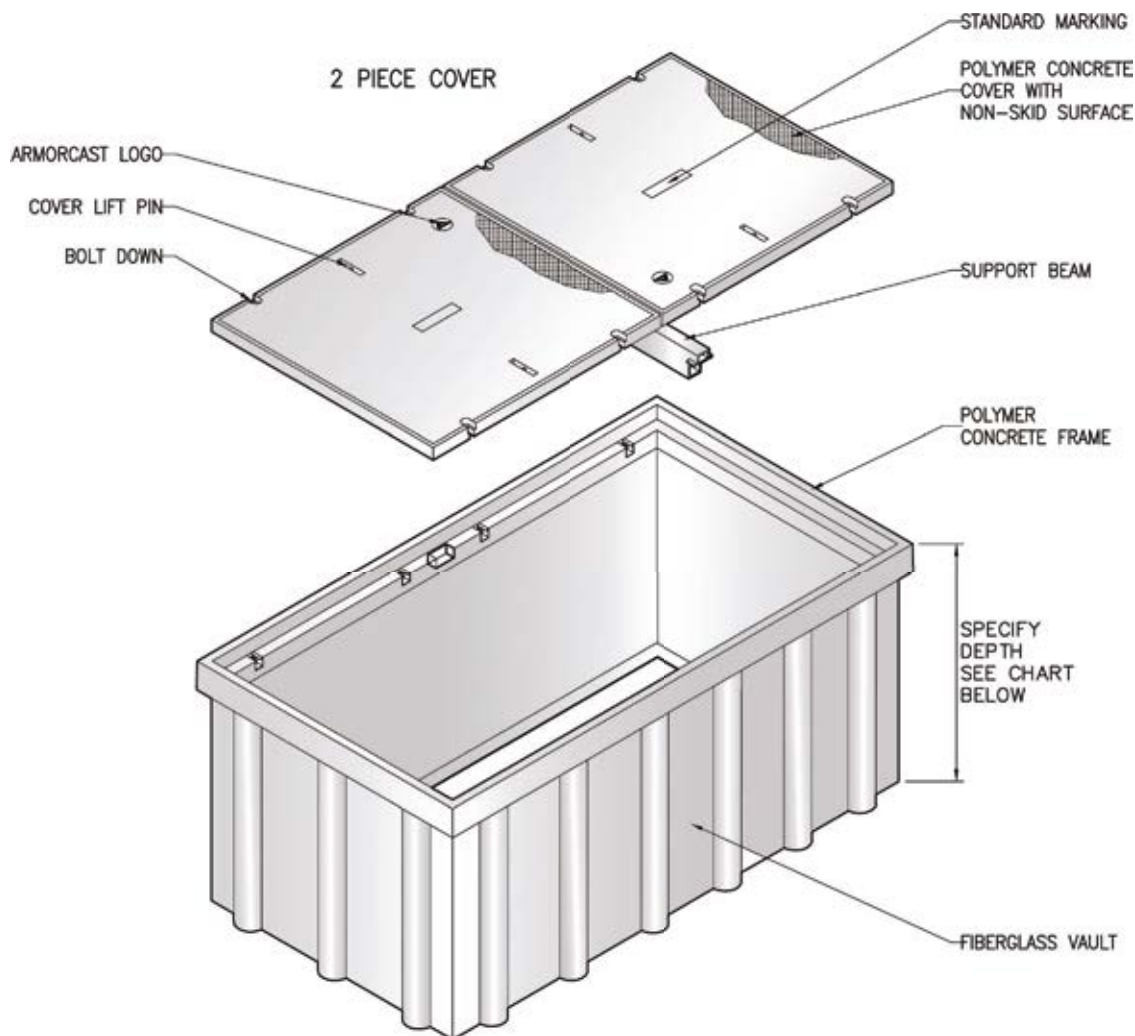

36" x 72" FRP VAULT ASSEMBLY

24" & 36" DEPTH

FIBERGLASS

ARMORCAST PRODUCTS COMPANY

A6001491

36"W x 72"L FRP VAULT ASSEMBLIES Specify Depth Below

DESCRIPTION	NOMINAL SIZE W x L x D	LOAD RATING	ANSI TIER	PART NUMBER	APPROX. WEIGHT	PALLET QTY.
Vault & Cover Assembly	36" x 72" x 24"	10K	8	A6001491AX24	700 lbs.	1
	36" x 72" x 24"	20K	15	A6001491TAX24	765 lbs.	1
Vault & Cover Assembly	36" x 72" x 36"	10K	8	A6001491AX36	745 lbs.	1
	36" x 72" x 36"	20K	15	A6001491TAX36	810 lbs.	1

COMPONENTS

DESCRIPTION	NOMINAL SIZE W x L x D	LOAD RATING	ANSI TIER	PART NUMBER	APPROX. WEIGHT	PALLET QTY.
Replacement Covers	36" x 72" - 1 pc.	10K	8	A6001465	180 lbs.	10
	36" x 72" - 1 pc.	20K	15	A6001465T	185 lbs.	10
Replacement Vault	36" x 72" x 24"	10K / 20K	8 / 15	A6001491X24	175 lbs.	1
	36" x 36" x 36"	10K / 20K	8 / 15	A6001491X36	200 lbs.	1

- Vaults are Open Bottom and Stackable, also available with Solid Bottoms.
- For sizes not shown please contact Armorcast Products for more information

ARMORCAST PRODUCTS COMPANY

36" x 72" FRP VAULT ASSEMBLY

STANDARD DIMENSIONS

FIBERGLASS

A6001491

FIBERGLASS
VAULT & MANHOLE

SECTION B-B

SECTION A-A

Armorcast Products Company reserves the right to update or discontinue product information at any time without notice.