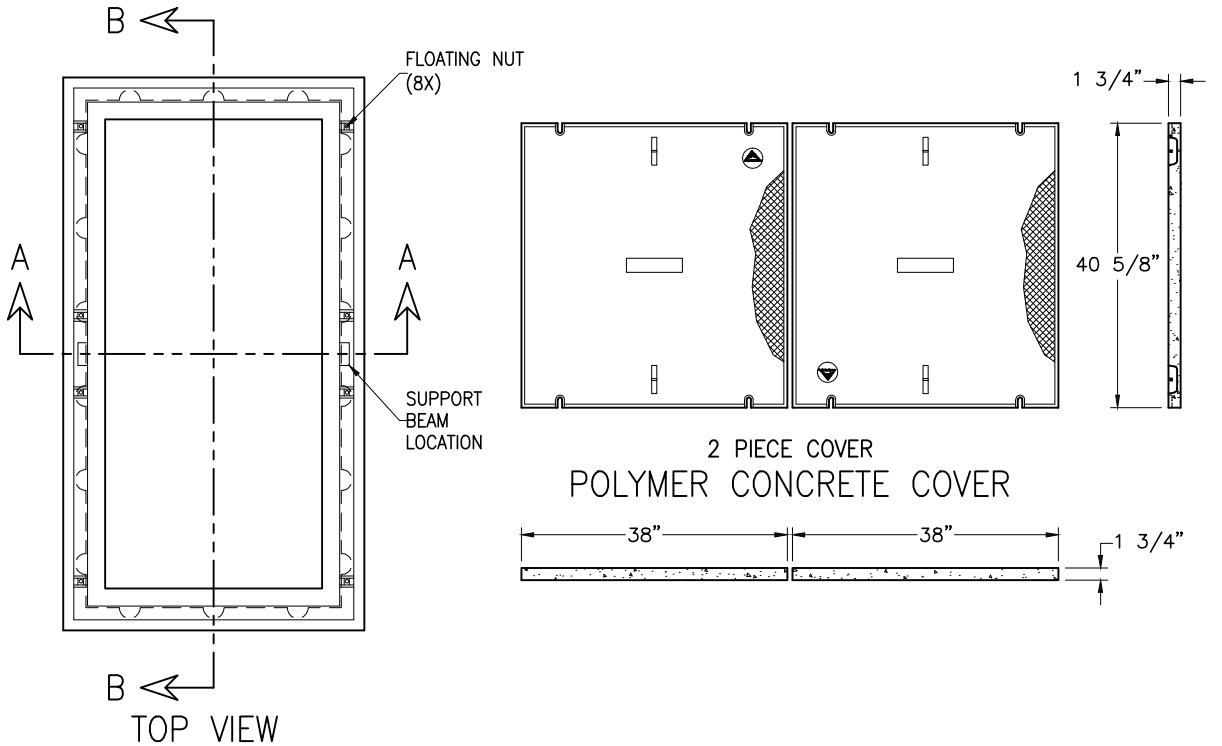

36" x 72" FRP VAULT ASSEMBLY

24" & 36" DEPTH

FIBERGLASS

ARMORCAST PRODUCTS COMPANY

A6001491

36"W x 72"L FRP VAULT ASSEMBLIES Specify Depth Below

DESCRIPTION	NOMINAL SIZE W x L x D	LOAD RATING	ANSI TIER	PART NUMBER	APPROX. WEIGHT	PALLET QTY.
Vault & Cover Assembly	36" x 72" x 24"	10K	8	A6001491AX24	700 lbs.	1
	36" x 72" x 24"	20K	15	A6001491TAX24	765 lbs.	1
Vault & Cover Assembly	36" x 72" x 36"	10K	8	A6001491AX36	745 lbs.	1
	36" x 72" x 36"	20K	15	A6001491TAX36	810 lbs.	1

COMPONENTS

DESCRIPTION	NOMINAL SIZE W x L x D	LOAD RATING	ANSI TIER	PART NUMBER	APPROX. WEIGHT	PALLET QTY.
Replacement Covers	36" x 72" - 1 pc.	10K	8	A6001465	180 lbs.	10
	36" x 72" - 1 pc.	20K	15	A6001465T	185 lbs.	10
Replacement Vault	36" x 72" x 24"	10K / 20K	8 / 15	A6001491X24	175 lbs.	1
	36" x 36" x 36"	10K / 20K	8 / 15	A6001491X36	200 lbs.	1

- Vaults are Open Bottom and Stackable, also available with Solid Bottoms.
- For sizes not shown please contact Armorcast Products for more information

ARMORCAST PRODUCTS COMPANY

36" x 72" FRP VAULT ASSEMBLY

STANDARD DIMENSIONS

FIBERGLASS

A6001491

FIBERGLASS
VAULT & MANHOLE

SECTION B-B

SECTION A-A

Armorcast Products Company reserves the right to update or discontinue product information at any time without notice.