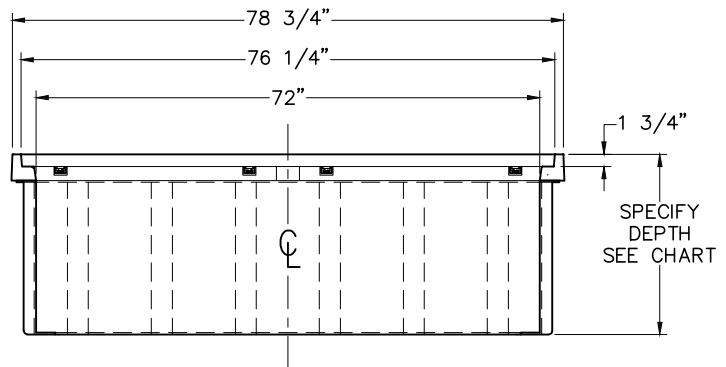

36" x 72" FRP VAULT ASSEMBLY

24" & 36" DEPTH

FIBERGLASS

ARMORCAST PRODUCTS COMPANY

A6001491

36"W x 72"L FRP VAULT ASSEMBLIES Specify Depth Below

DESCRIPTION	NOMINAL SIZE W x L x D	LOAD RATING	ANSI TIER	PART NUMBER	APPROX. WEIGHT	PALLET QTY.
Vault & Cover Assembly	36" x 72" x 24"	10K	8	A6001491AX24	700 lbs.	1
	36" x 72" x 24"	20K	15	A6001491TAX24	765 lbs.	1
Vault & Cover Assembly	36" x 72" x 36"	10K	8	A6001491AX36	745 lbs.	1
	36" x 72" x 36"	20K	15	A6001491TAX36	810 lbs.	1

COMPONENTS

DESCRIPTION	NOMINAL SIZE W x L x D	LOAD RATING	ANSI TIER	PART NUMBER	APPROX. WEIGHT	PALLET QTY.
Replacement Covers	36" x 72" - 1 pc.	10K	8	A6001465	180 lbs.	10
	36" x 72" - 1 pc.	20K	15	A6001465T	185 lbs.	10
Replacement Vault	36" x 72" x 24"	10K / 20K	8 / 15	A6001491X24	175 lbs.	1
	36" x 36" x 36"	10K / 20K	8 / 15	A6001491X36	200 lbs.	1

- Vaults are Open Bottom and Stackable, also available with Solid Bottoms.
- For sizes not shown please contact Armorcast Products for more information

ARMORCAST PRODUCTS COMPANY

36" x 72" FRP VAULT ASSEMBLY

STANDARD DIMENSIONS

FIBERGLASS

A6001491

FIBERGLASS
VAULT & MANHOLE

SECTION B-B

SECTION A-A

Armorcast Products Company reserves the right to update or discontinue product information at any time without notice.