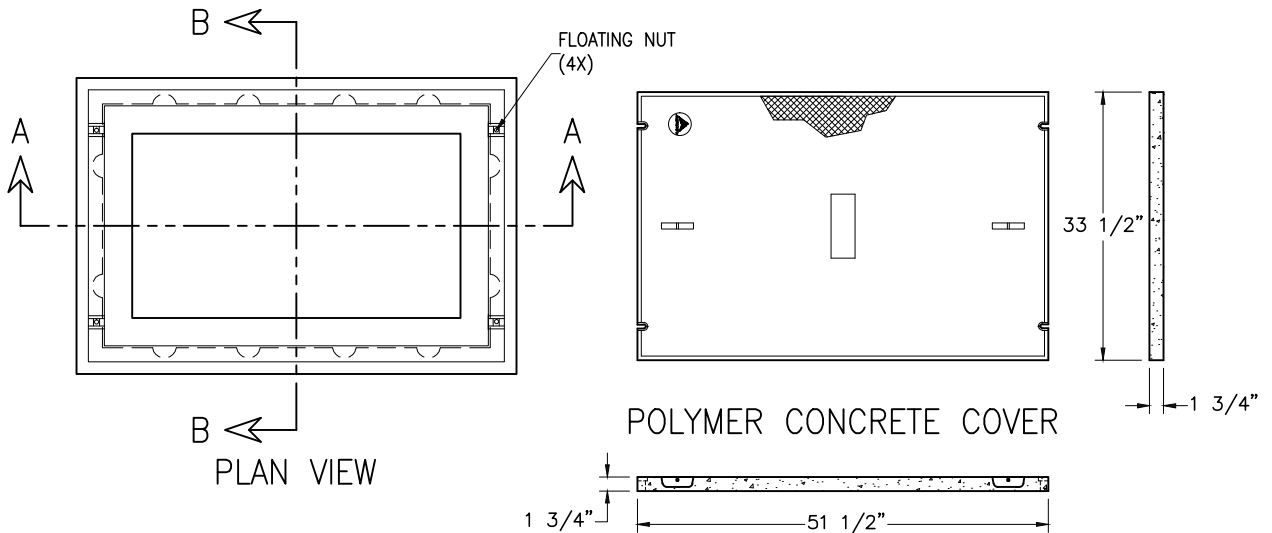

SECTION A-A