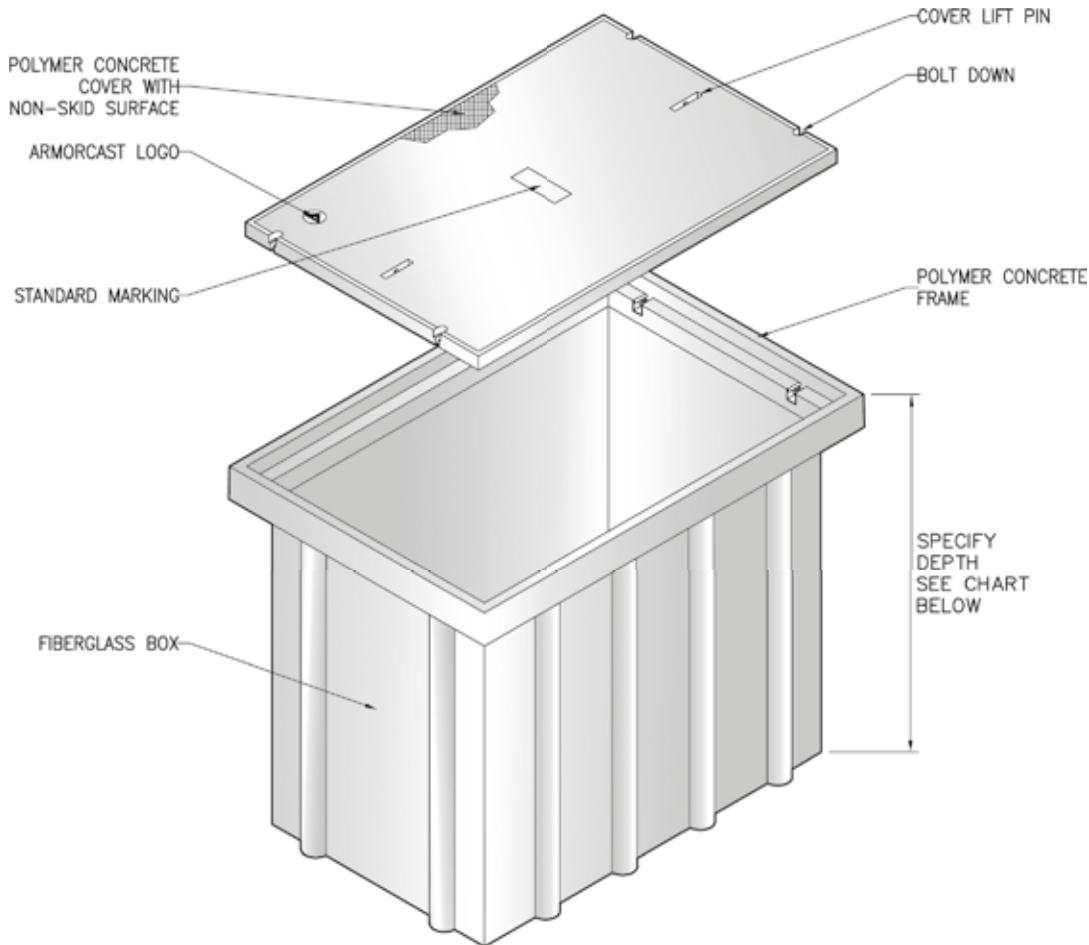

30" x 48" FRP BOX ASSEMBLY

30" to 48" DEPTHS

FIBERGLASS

ARMORCAST PRODUCTS COMPANY

A6001430

30"W x 48"L FRP BOX ASSEMBLIES Specify Depth Below

DESCRIPTION	NOMINAL SIZE W x L x D	LOAD RATING	ANSI TIER	PART NUMBER	APPROX. WEIGHT	PALLET QTY.
Box & Cover Assembly	30" x 48" x 30"	10K	8	A6001430AX30	378 lbs.	1
	30" x 48" x 30"	20K	15	A6001430TAX30	378 lbs.	1
Box & Cover Assembly	30" x 48" x 36"	10K	8	A6001430AX36	393 lbs.	1
	30" x 48" x 36"	20K	15	A6001430TAX36	393 lbs.	1
Box & Cover Assembly	30" x 48" x 48"	10K	8	A6001430AX48	468 lbs.	1
	30" x 48" x 48"	20K	15	A6001430TAX48	468 lbs.	1

COMPONENTS

MORE COVER VARIATIONS ARE AVAILABLE IN OUR "COVER SECTION"

DESCRIPTION	NOMINAL SIZE W x L x D	LOAD RATING	ANSI TIER	PART NUMBER	APPROX. WEIGHT	PALLET QTY.
Replacement Covers	30" x 48"	10K	8	A6001671	203 lbs.	10
	30" x 48"	20K	15	A6001671T	203 lbs.	10
Replacement Boxes	30" x 48" x 30"	10K / 20K	8 / 15	A6001430X30F	175 lbs.	1
	30" x 48" x 36"	10K / 20K	8 / 15	A6001430X36F	190 lbs.	1
	30" x 48" x 48"	10K / 20K	8 / 15	A6001430X48F	265 lbs.	1