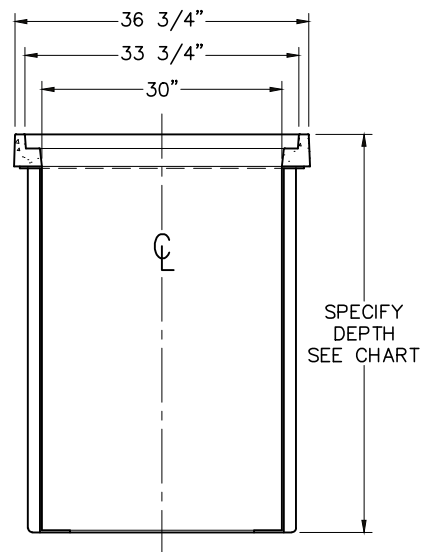

30" x 48" FRP BOX ASSEMBLY

30" to 48" DEPTHS

FIBERGLASS

ARMORCAST PRODUCTS COMPANY

A6001430

30"W x 48"L FRP BOX ASSEMBLIES Specify Depth Below

DESCRIPTION	NOMINAL SIZE W x L x D	LOAD RATING	ANSI TIER	PART NUMBER	APPROX. WEIGHT	PALLET QTY.
Box & Cover Assembly	30" x 48" x 30"	10K	8	A6001430AX30	378 lbs.	1
	30" x 48" x 30"	20K	15	A6001430TAX30	378 lbs.	1
Box & Cover Assembly	30" x 48" x 36"	10K	8	A6001430AX36	393 lbs.	1
	30" x 48" x 36"	20K	15	A6001430TAX36	393 lbs.	1
Box & Cover Assembly	30" x 48" x 48"	10K	8	A6001430AX48	468 lbs.	1
	30" x 48" x 48"	20K	15	A6001430TAX48	468 lbs.	1

COMPONENTS

MORE COVER VARIATIONS ARE AVAILABLE IN OUR "COVER SECTION"

DESCRIPTION	NOMINAL SIZE W x L x D	LOAD RATING	ANSI TIER	PART NUMBER	APPROX. WEIGHT	PALLET QTY.
Replacement Covers	30" x 48"	10K	8	A6001671	203 lbs.	10
	30" x 48"	20K	15	A6001671T	203 lbs.	10
Replacement Boxes	30" x 48" x 30"	10K / 20K	8 / 15	A6001430X30F	175 lbs.	1
	30" x 48" x 36"	10K / 20K	8 / 15	A6001430X36F	190 lbs.	1
	30" x 48" x 48"	10K / 20K	8 / 15	A6001430X48F	265 lbs.	1

- Boxes are Open Bottom.
- For sizes not shown please contact Armorcast Products for more information

www.armorcastprod.com

Tel: (818) 982-3600 Fax: (818) 982-7742

ARMORCAST PRODUCTS COMPANY

30" x 48" FRP BOX ASSEMBLY

STANDARD DIMENSIONS

FIBERGLASS

A6001430

SECTION A-A

SECTION B-B

Armorcast Products Company reserves the right to update or discontinue product information at any time without notice.

www.armorcastprod.com

Tel: (818) 982-3600 Fax: (818) 982-7742