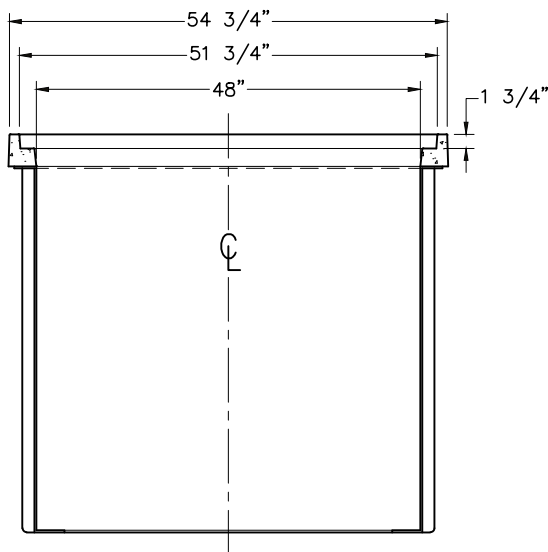

30" x 48" FRP BOX ASSEMBLY

30" to 48" DEPTHS

FIBERGLASS

ARMORCAST PRODUCTS COMPANY

A6001430

30"W x 48"L FRP BOX ASSEMBLIES Specify Depth Below

DESCRIPTION	NOMINAL SIZE W x L x D	LOAD RATING	ANSI TIER	PART NUMBER	APPROX. WEIGHT	PALLET QTY.
Box & Cover Assembly	30" x 48" x 30"	10K	8	A6001430AX30	378 lbs.	1
	30" x 48" x 30"	20K	15	A6001430TAX30	378 lbs.	1
Box & Cover Assembly	30" x 48" x 36"	10K	8	A6001430AX36	393 lbs.	1
	30" x 48" x 36"	20K	15	A6001430TAX36	393 lbs.	1
Box & Cover Assembly	30" x 48" x 48"	10K	8	A6001430AX48	468 lbs.	1
	30" x 48" x 48"	20K	15	A6001430TAX48	468 lbs.	1

COMPONENTS

MORE COVER VARIATIONS ARE AVAILABLE IN OUR "COVER SECTION"

DESCRIPTION	NOMINAL SIZE W x L x D	LOAD RATING	ANSI TIER	PART NUMBER	APPROX. WEIGHT	PALLET QTY.
Replacement Covers	30" x 48"	10K	8	A6001671	203 lbs.	10
	30" x 48"	20K	15	A6001671T	203 lbs.	10
Replacement Boxes	30" x 48" x 30"	10K / 20K	8 / 15	A6001430X30F	175 lbs.	1
	30" x 48" x 36"	10K / 20K	8 / 15	A6001430X36F	190 lbs.	1
	30" x 48" x 48"	10K / 20K	8 / 15	A6001430X48F	265 lbs.	1

- Boxes are Open Bottom.
- For sizes not shown please contact Armorcast Products for more information

www.armorcastprod.com

Tel: (818) 982-3600 Fax: (818) 982-7742

ARMORCAST PRODUCTS COMPANY

30" x 48" FRP BOX ASSEMBLY

STANDARD DIMENSIONS

FIBERGLASS

A6001430

SECTION A-A

SECTION B-B

Armorcast Products Company reserves the right to update or discontinue product information at any time without notice.

www.armorcastprod.com

Tel: (818) 982-3600 Fax: (818) 982-7742